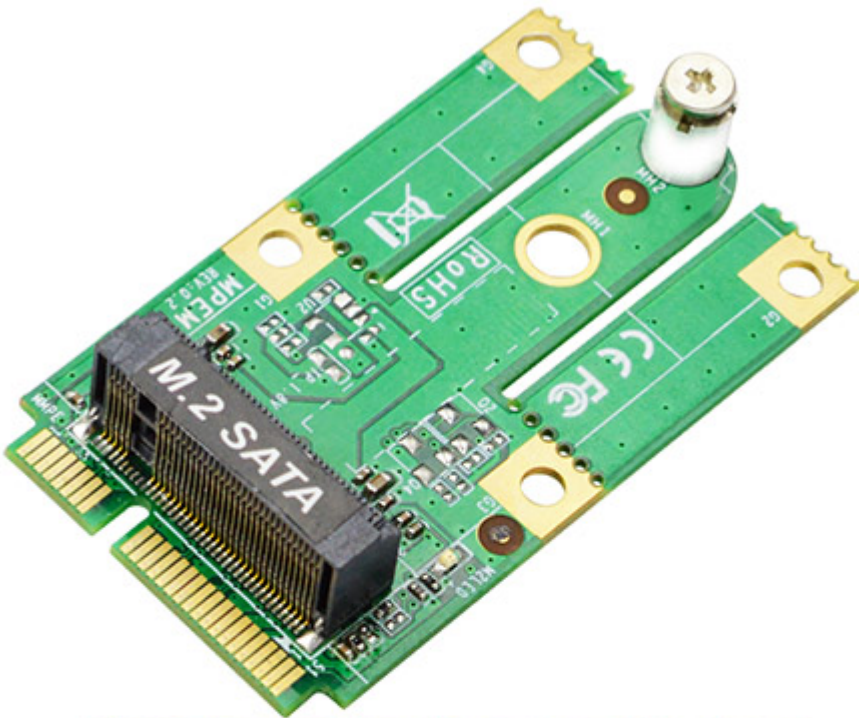

49.95 EUR
incl. 19% VAT, plus [shipping](#)

- mSATA to M.2 (E-key) transfer card for Storage application
- Support M.2 E-key 2242 card
- SATA Interface
- Dimension: 30.00 x 51.0 mm